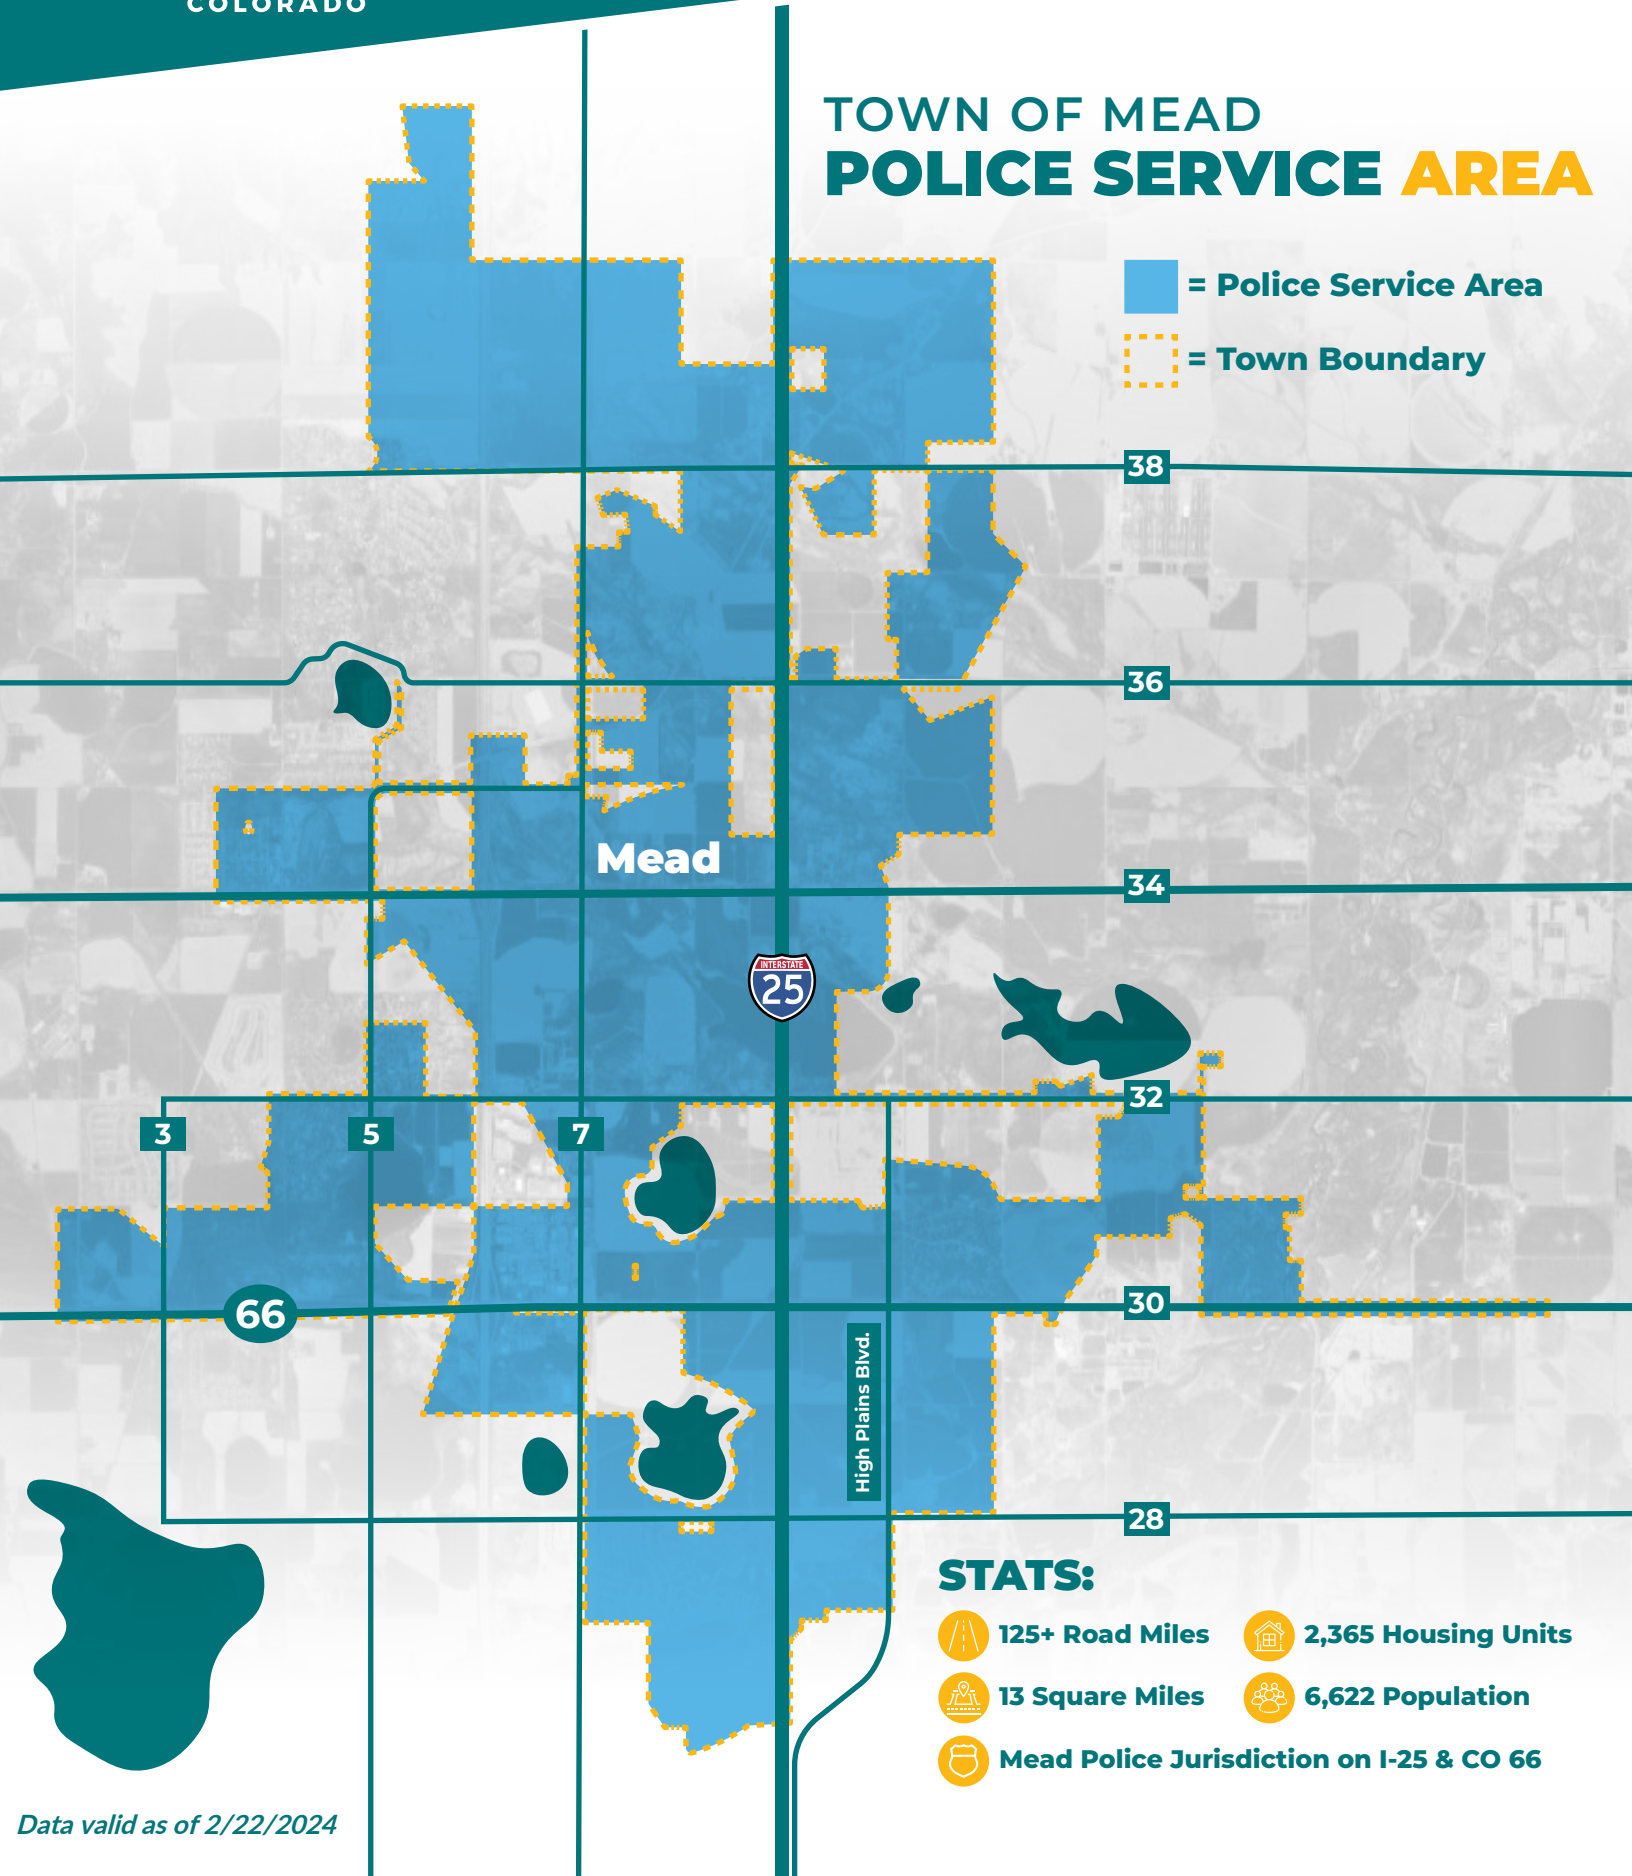

TOWN OF MEAD POLICE SERVICE AREA

- = Police Service Area
- = Town Boundary

STATS:

-  125+ Road Miles
-  2,365 Housing Units
-  13 Square Miles
-  6,622 Population
-  Mead Police Jurisdiction on I-25 & CO 66