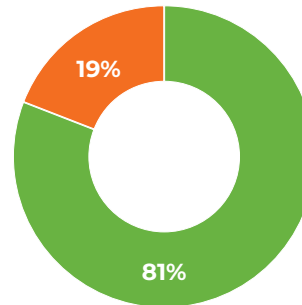

Yes - 108

No - 48

Yes No

3. Do you support community policing strategies that enhance community connections and build relationships with residents? This includes visibility at school and community gatherings, hosting the annual Citizens Police Academy, and police ride-alongs.