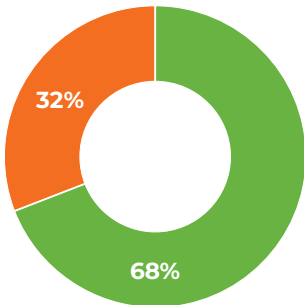

2024 TOWN OF MEAD

POLICE RESOURCES & SUPPORT SURVEY RESULTS

The Town of Mead conducted a short online community survey to gauge resident sentiment about public safety and police resources. 156 surveys were completed, and an overview of the results are below.

2. Current staffing includes one officer on patrol per shift. Would you support adding more officers per shift to help ensure patrol coverage across the entire Town, including local neighborhoods?

Yes - 106