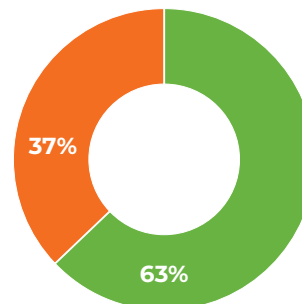

Yes - 107

No - 49

Yes No

5. Would you consider a sales tax increase that dedicates funds that can only be used for police services to support School Resource Officers (SROs), patrol officers, equipment and facilities?