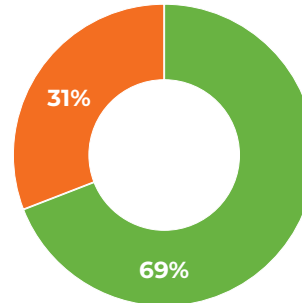

Yes - 106

No - 50

Yes No

1. Knowing that the School District is planning to build a new school in Mead, would you support additional funding to have a dedicated School Resource Officer (SRO) at every school? Current funding supports two SROs in three Mead schools.