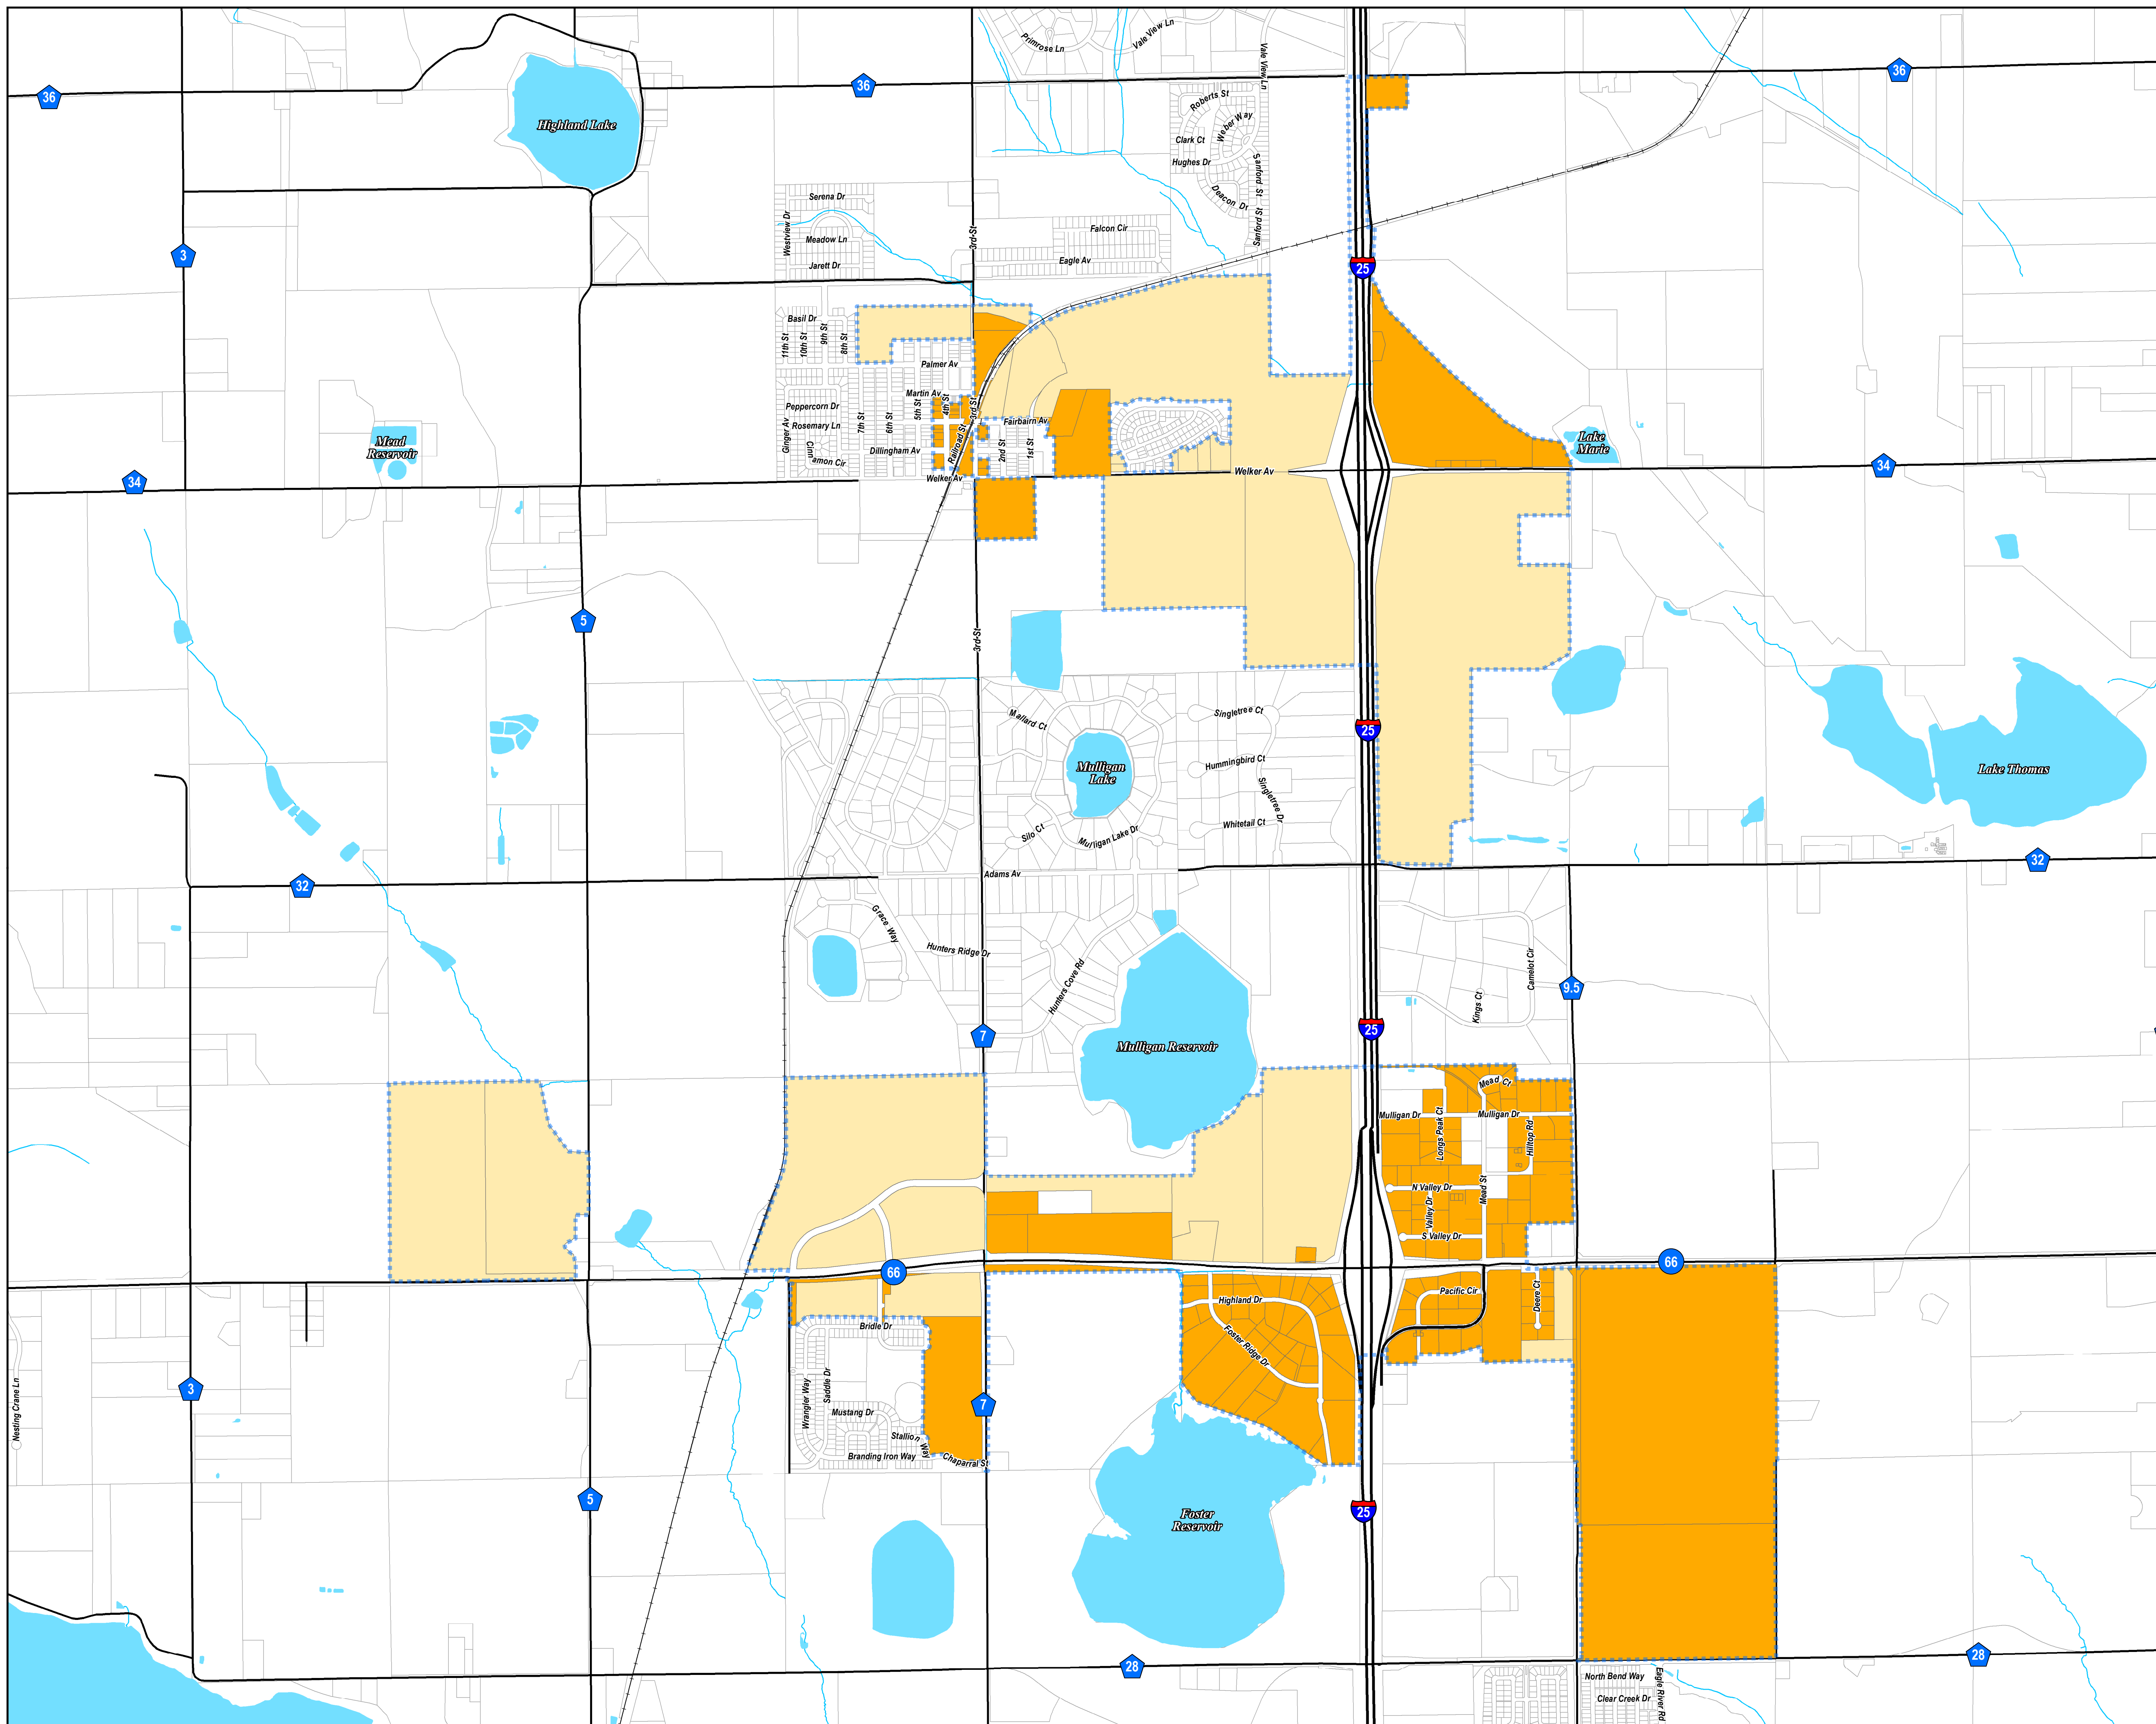

TOWN OF MEAD

Urban Renewal Area Map

Legend

- Urban Renewal Area Boundary
- Properties in the Urban Renewal Area Within Mead Town Limits
- Properties in the Urban Renewal Area within Mead Town Limits in Agricultural Production

SCALE: 1" = 1,000'
1,000 500 0 1,000 Feet

November 18, 2016